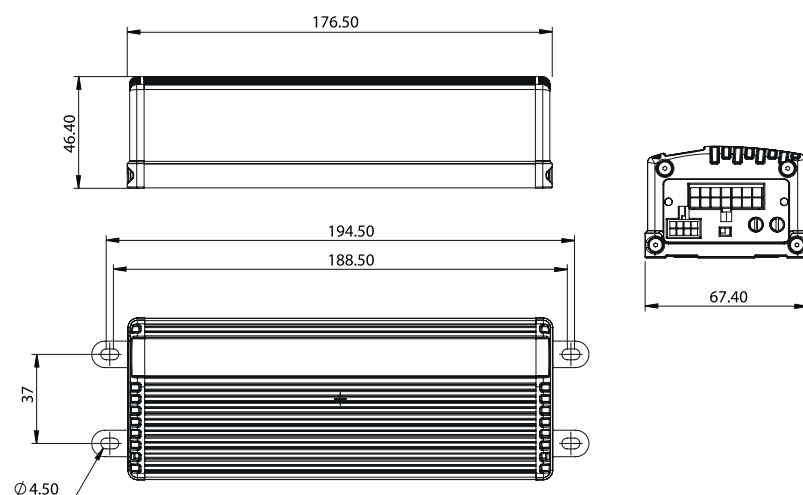

## MECHANICAL DRAWING

## SPECIFICATIONS

### AUDIO SPECIFICATIONS

CEA power (4Ω)	4x55Wrms
Max. power (2Ω)	4x80Wrms
Power bridged (4Ω)	2x160Wrms
Bandwidth (-3dB)	10Hz - 20kHz
THD	0.02%
SNR (1W/A)	> 80dB

### GENERAL FEATURES

Crossover	Channel 1/2 : fixed HP 75Hz Channel 3/4 : LPF/HPF : 40Hz/200Hz
Phase	0 to 180° linear
Full-range function	✓
Mirror mode	✓
Standby current (A)	0.8A
Protections	Short circuit/low impedance/reverse polarity/DC/voltage drop/ overheat protection
Dimensions (LxHxI)	6 <sup>7/8</sup> '' x 2 <sup>5/8</sup> '' x 1 <sup>7/8</sup> '' (175x66.5x47mm)
Weight (kg)	1.2 lbs (0.55kg)
Operating voltage range	8 to 16V